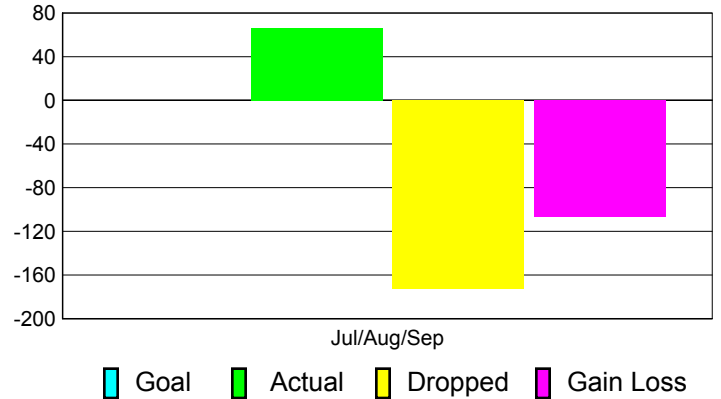

### YTD Status Quo Clubs 2011-2012

Status Quo Clubs Compared to Status Quo Members

## MEMBERSHIP

**Membership Results**  
2011-2012

**Membership**  
2010-2011

Month	Net Memb Goal	Actual New Memb	Actual Dropped Memb	Gain/Loss of Memb	Gain/Loss of Memb
Jul/Aug/Sep		66	-173	-107	281
<b>Totals</b>		<b>66</b>	<b>-173</b>	<b>-107</b>	<b>281</b>

### Membership Results 2011-2012

Goal, New, Dropped, Gain/Loss

### Comparison of Membership Gain/Loss

Current Year Compared to the Previous Year