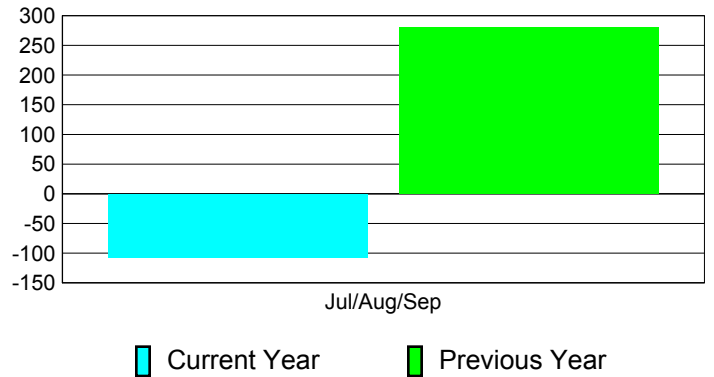

Comparison of Membership Gain/Loss

Current Year Compared to the Previous Year