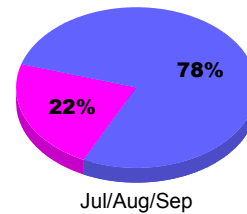

Gender Comparison 2011-2012